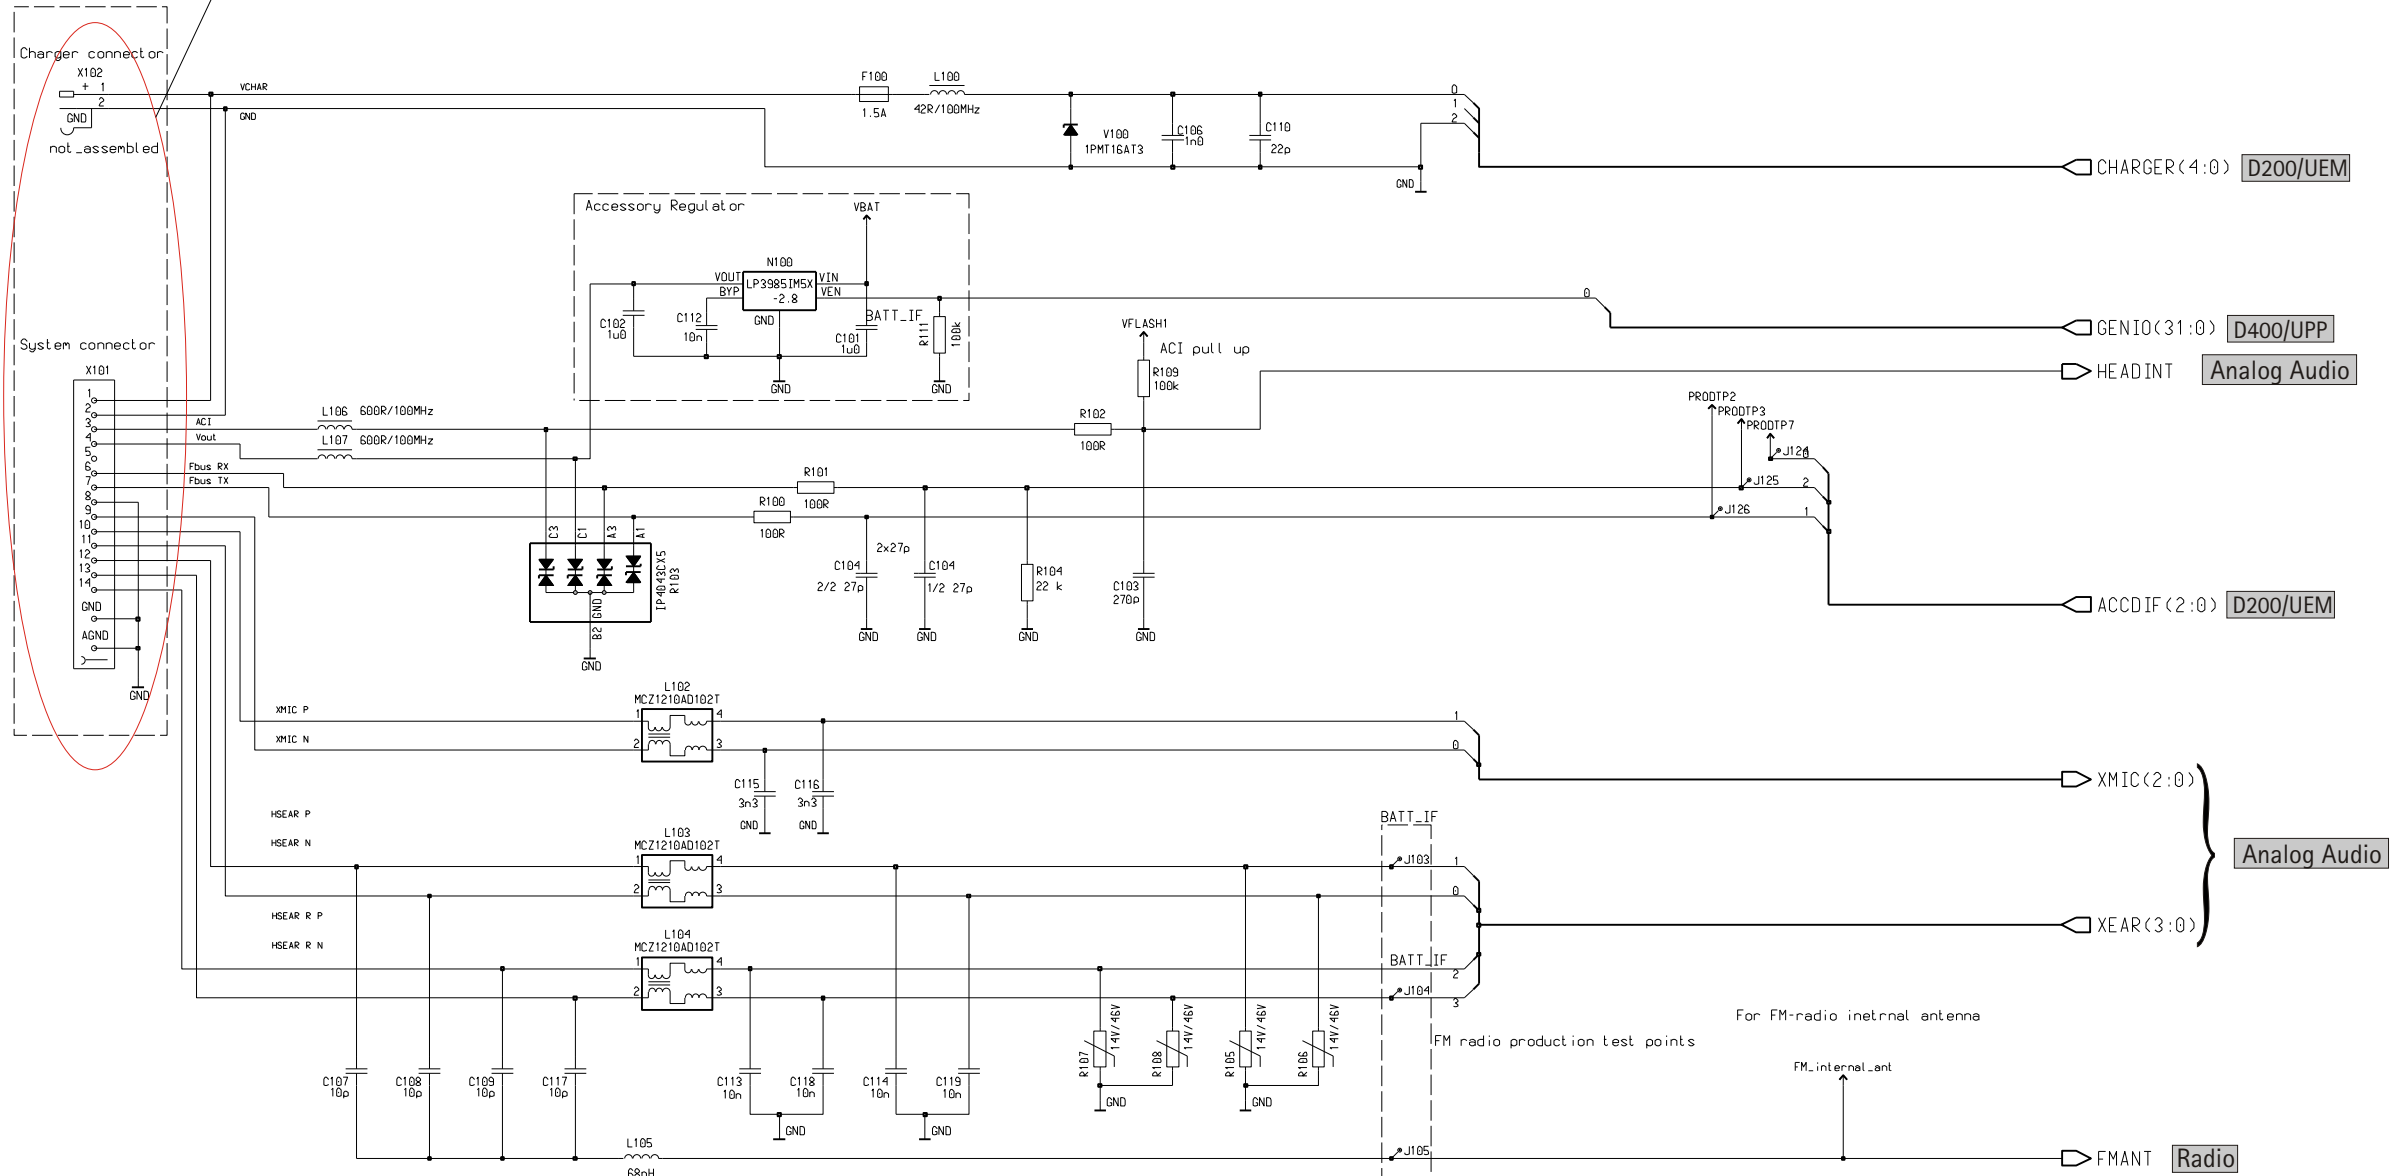

| Table of Contents | Page |
|------------------------------------|------|
| DCT4 Common Baseband Schematics | 1 |
| System connector & IRDA | 2 |
| Analog Audio | 3 |
| Camera/Vibra/LEDs/Keyboard/Display | 4 |
| UEM | 5 |
| UPP & Combo memory | 6 |
| FM Radio | 7 |
| BB - RF connection overview | 8 |
| RF Schematics | 9 |
| Signal overview / Layout | 10 |
| Componentfinder | 11 |

X101&X102/
Pop-Port connector

D400/UPP

Analog Audio

Radio

For FM-radio internal antenna

FM radio production test points

FM_internal_ant

| Band | Channel | RX | VC/RX | VCO/RX | TX | VCO/TX | VC/TX |
|----------|---------|-----------|--------|-----------|-----------|-----------|--------|
| GSM 900 | 37 | 942,4MHz | ~2,58V | 3769,6MHz | 897,4MHz | 3589,6MHz | ~1,8V |
| GSM 1800 | 700 | 1842,8MHz | ~2,2V | 3685,6MHz | 1747,8MHz | 3495,6MHz | ~1,4V |
| GSM 1900 | 661 | 1960MHz | ~3,2V | 3920MHz | 1880MHz | 3760MHz | ~2,54V |