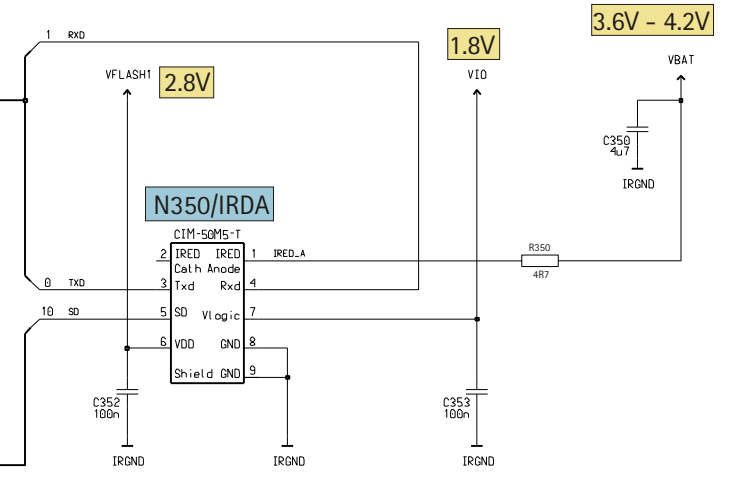

| Table of Contents | Page |
|------------------------------------|------|
| DCT4 Common Baseband Schematics | 1 |
| System connector & IRDA | 2 |
| Analog Audio | 3 |
| Camera/Vibra/LEDs/Keyboard/Display | 4 |
| UEM | 5 |
| UPP & Combo memory | 6 |
| FM Radio | 7 |
| BB - RF connection overview | 8 |
| RF Schematics | 9 |
| Signal overview / Layout | 10 |
| Componentfinder | 11 |

X101&X102/
Pop-Port connector

D400/UPP

Analog Audio

Radio

For FM-radio internal antenna

FM radio production test points

FM_internal_ant

| Band | Channel | RX | VC/RX | VCO/RX | TX | VCO/TX | VC/TX |
|----------|---------|-----------|--------|-----------|-----------|-----------|--------|
| GSM 900 | 37 | 942,4MHz | ~2,58V | 3769,6MHz | 897,4MHz | 3589,6MHz | ~1,8V |
| GSM 1800 | 700 | 1842,8MHz | ~2,2V | 3685,6MHz | 1747,8MHz | 3495,6MHz | ~1,4V |
| GSM 1900 | 661 | 1960MHz | ~3,2V | 3920MHz | 1880MHz | 3760MHz | ~2,54V |