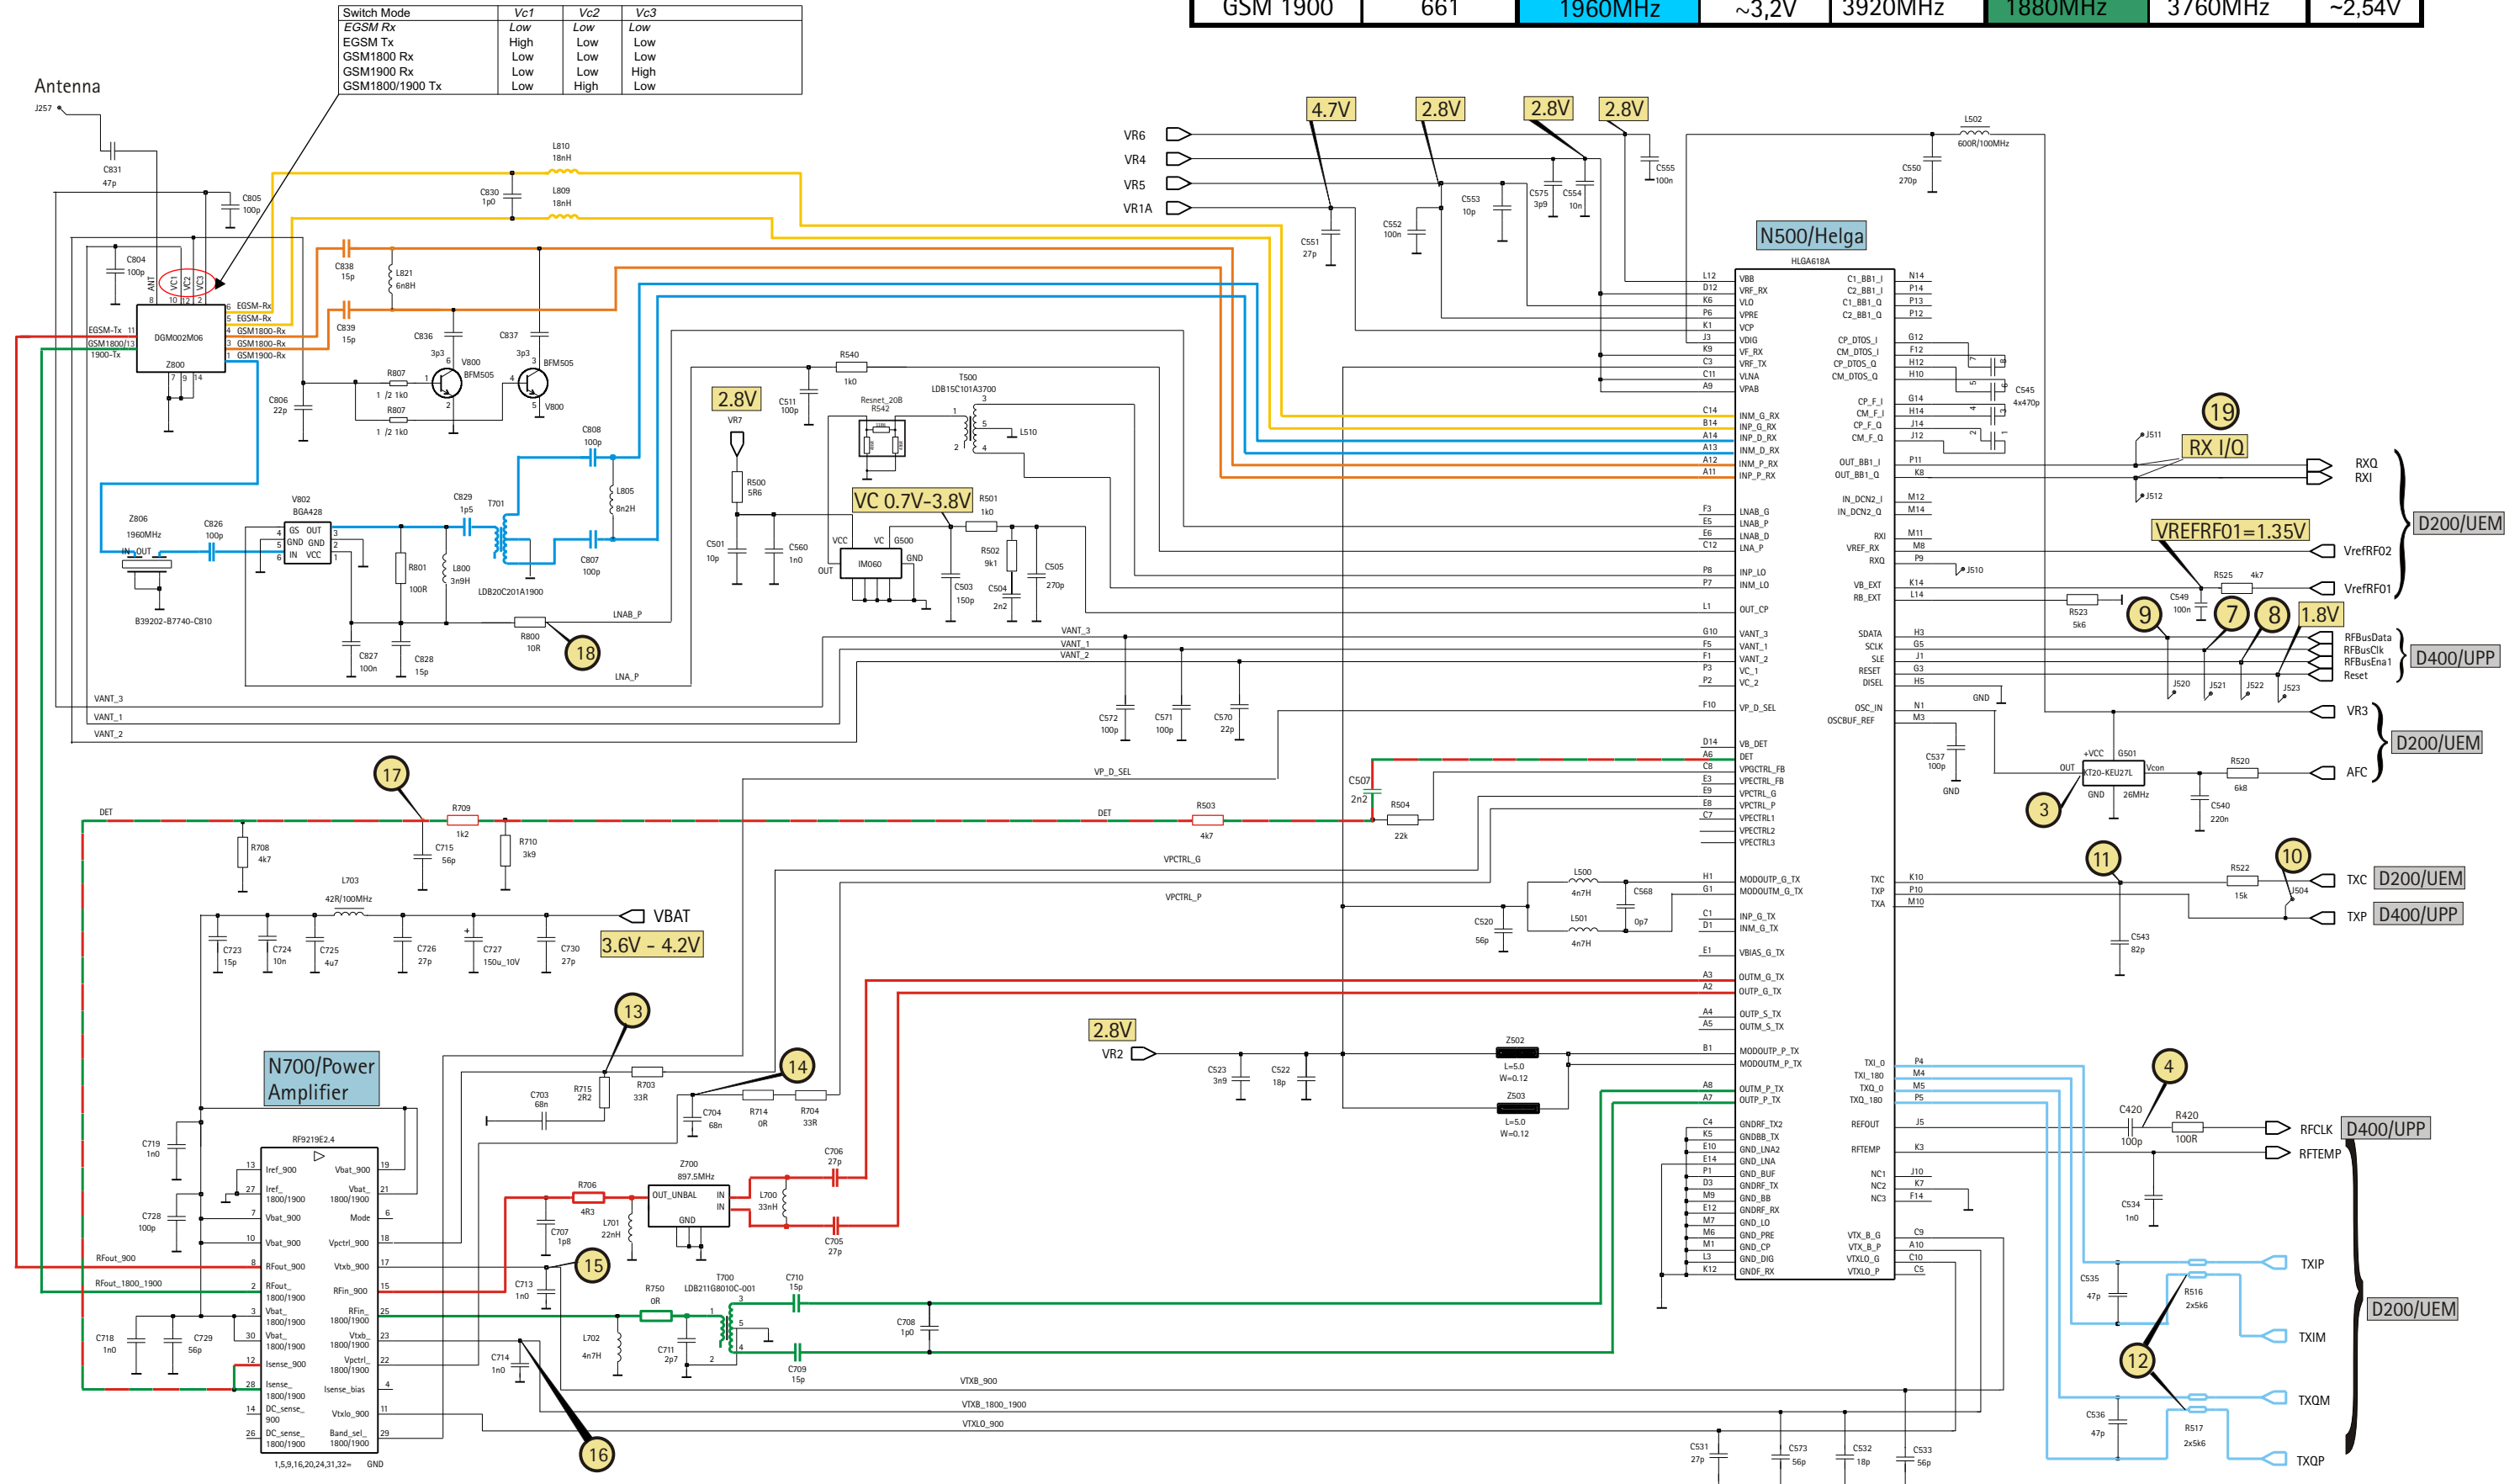

| Table of Contents | Page |
|------------------------------------|------|
| DCT4 Common Baseband Schematics | 1 |
| System connector & IRDA | 2 |
| Analog Audio | 3 |
| Camera/Vibra/LEDs/Keyboard/Display | 4 |
| UEM | 5 |
| UPP & Combo memory | 6 |
| FM Radio | 7 |
| BB - RF connection overview | 8 |
| RF Schematics | 9 |
| Signal overview / Layout | 10 |
| Componentfinder | 11 |

X101&X102/
Pop-Port connector

D400/UPP

Analog Audio

Radio

For FM-radio internal antenna

FM radio production test points

FM_internal_ant

| Band | Channel | RX | VC/RX | VCO/RX | TX | VCO/TX | VC/TX |
|----------|---------|-----------|--------|-----------|-----------|-----------|--------|
| GSM 900 | 37 | 942,4MHz | ~2,58V | 3769,6MHz | 897,4MHz | 3589,6MHz | ~1,8V |
| GSM 1800 | 700 | 1842,8MHz | ~2,2V | 3685,6MHz | 1747,8MHz | 3495,6MHz | ~1,4V |
| GSM 1900 | 661 | 1960MHz | ~3,2V | 3920MHz | 1880MHz | 3760MHz | ~2,54V |