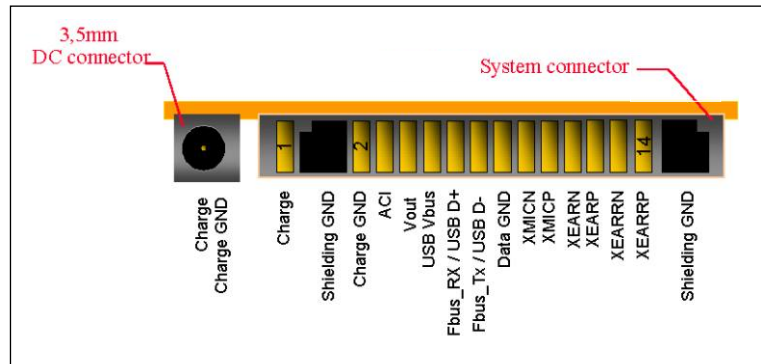

| Table of Contents | Page |
|------------------------------------|------|
| DCT4 Common Baseband Schematics | 1 |
| System connector & IRDA | 2 |
| Analog Audio | 3 |
| Camera/Vibra/LEDs/Keyboard/Display | 4 |
| UEM | 5 |
| UPP & Combo memory | 6 |
| FM Radio | 7 |
| BB - RF connection overview | 8 |
| RF Schematics | 9 |
| Signal overview / Layout | 10 |
| Componentfinder | 11 |

X101&X102/
Pop-Port connector

D400/UPP

Analog Audio

Radio

For FM-radio internal antenna

FM radio production test points

FM_internal_ant

| Band | Channel | RX | VC/RX | VCO/RX | TX | VCO/TX | VC/TX |
|----------|---------|-----------|--------|-----------|-----------|-----------|--------|
| GSM 900 | 37 | 942,4MHz | ~2,58V | 3769,6MHz | 897,4MHz | 3589,6MHz | ~1,8V |
| GSM 1800 | 700 | 1842,8MHz | ~2,2V | 3685,6MHz | 1747,8MHz | 3495,6MHz | ~1,4V |
| GSM 1900 | 661 | 1960MHz | ~3,2V | 3920MHz | 1880MHz | 3760MHz | ~2,54V |