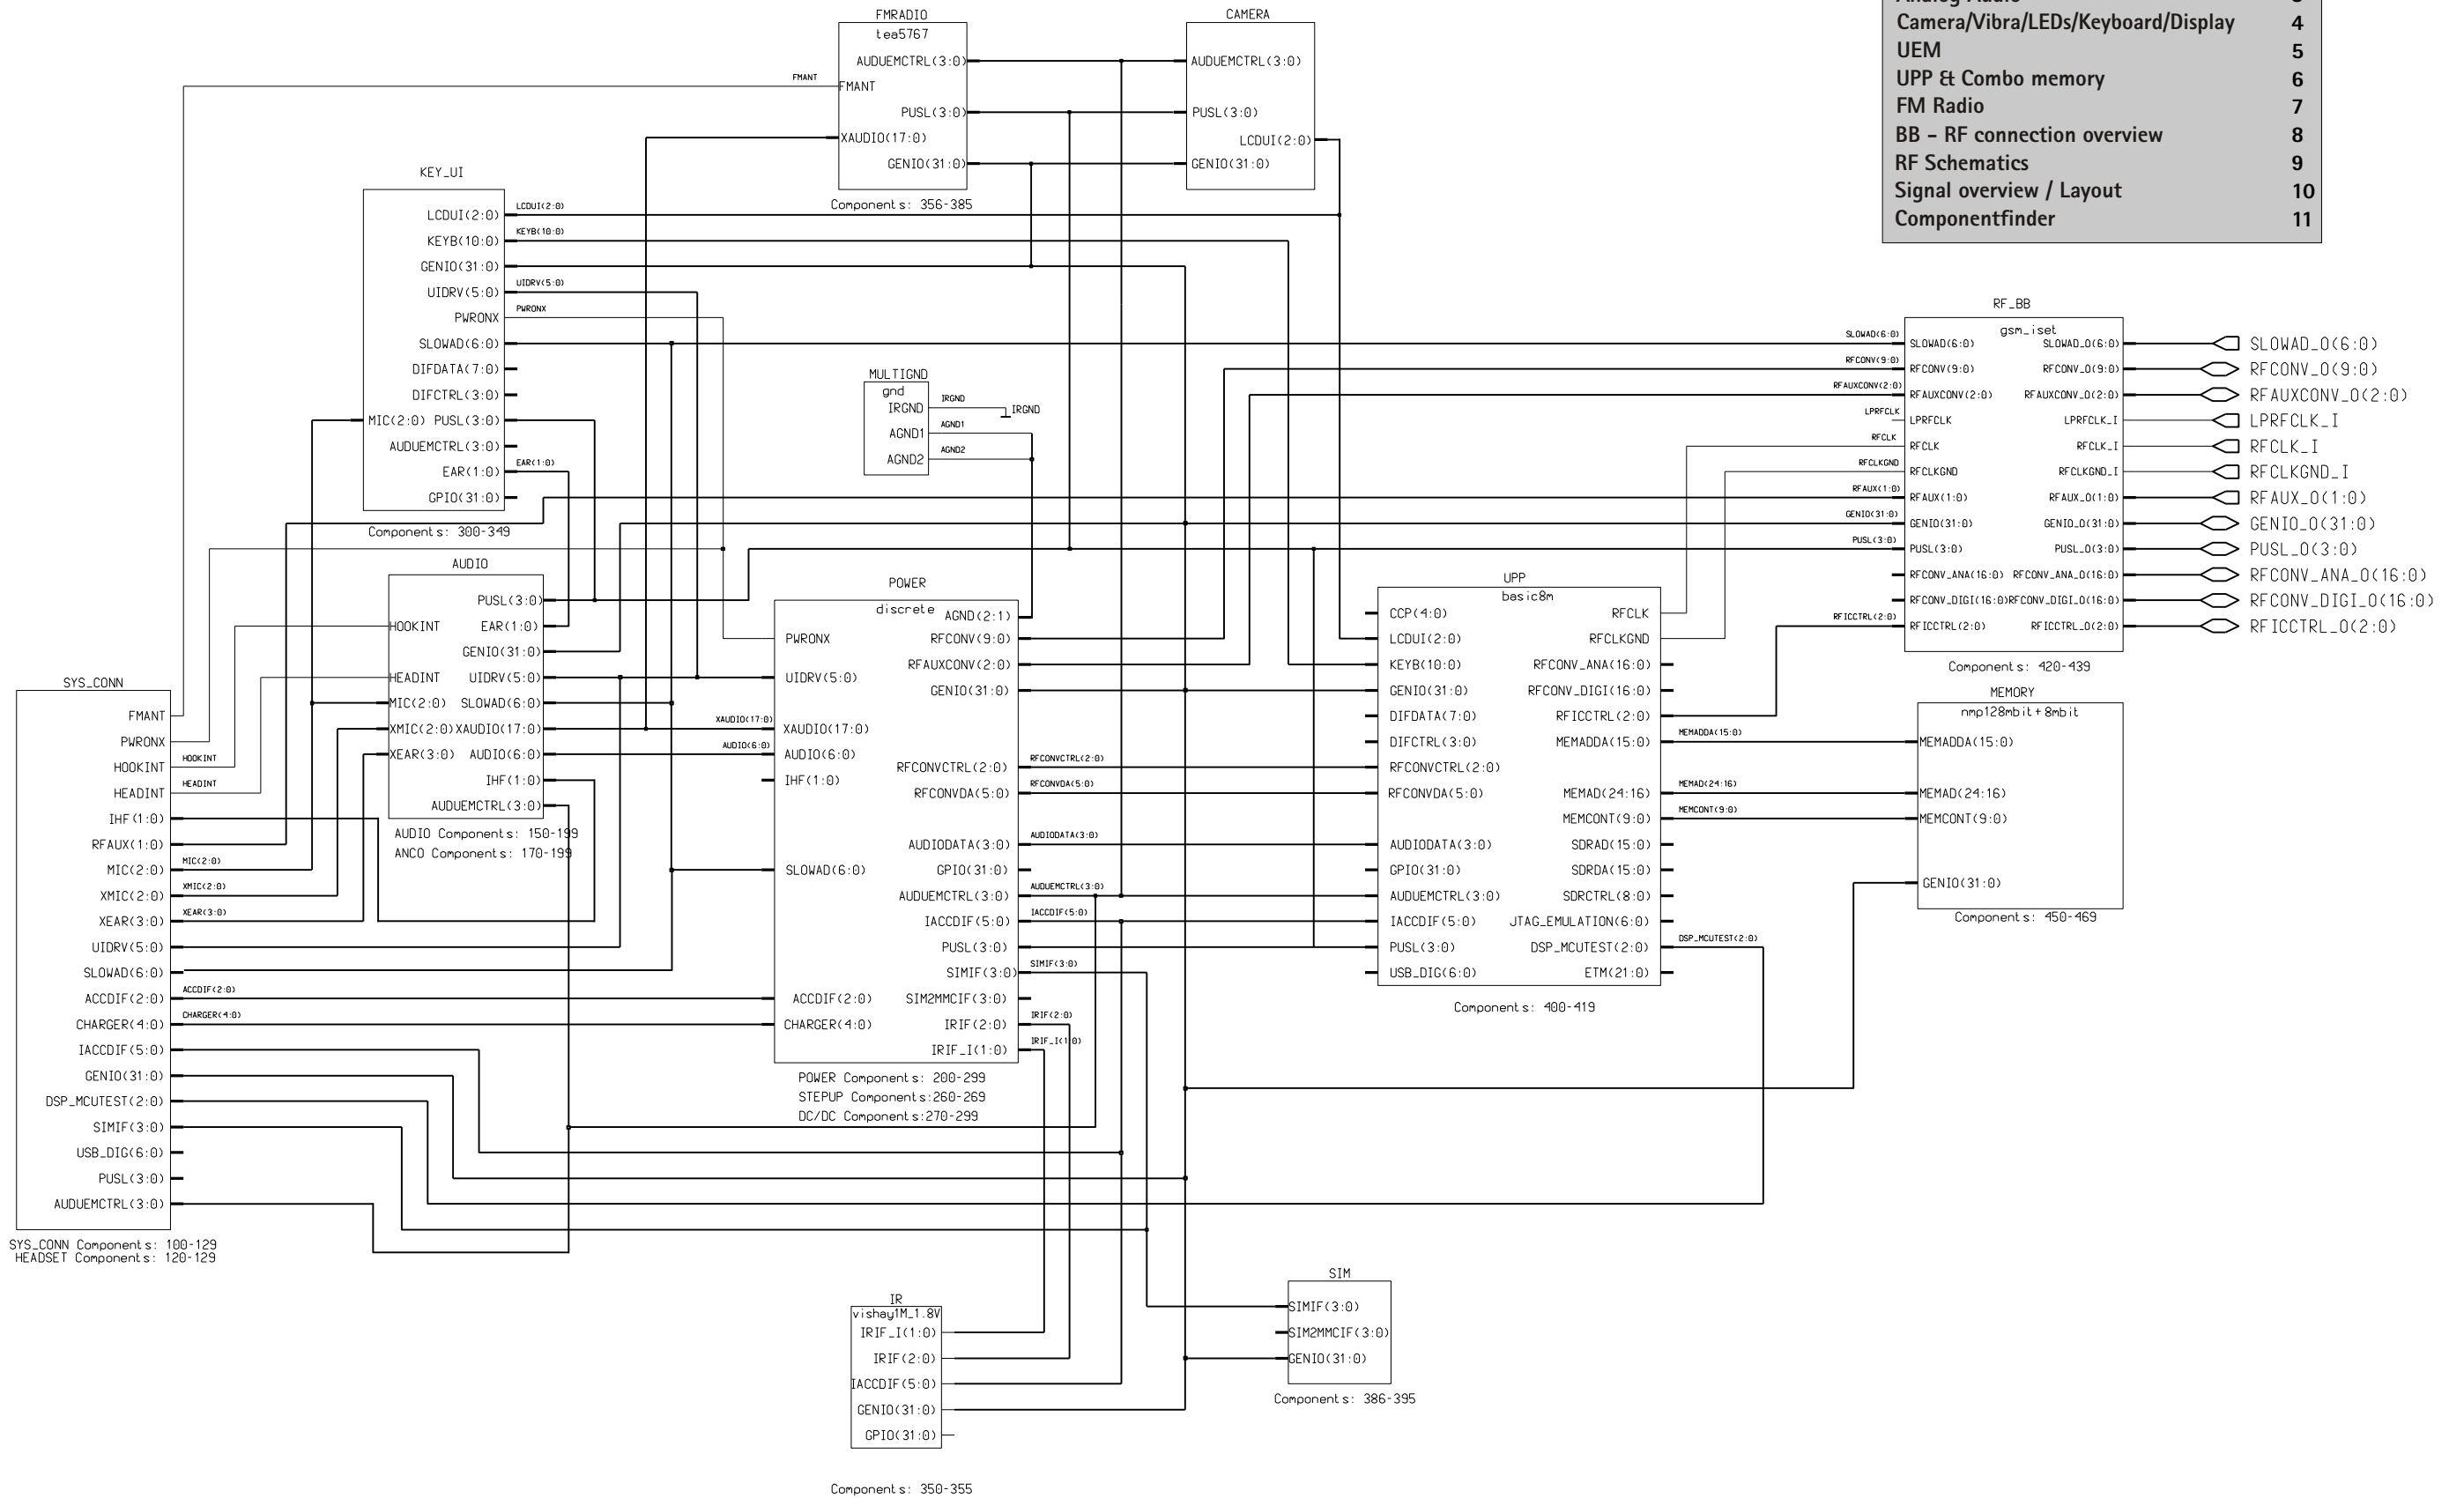

| Table of Contents | Page |
|------------------------------------|------|
| DCT4 Common Baseband Schematics | 1 |
| System connector & IRDA | 2 |
| Analog Audio | 3 |
| Camera/Vibra/LEDs/Keyboard/Display | 4 |
| UEM | 5 |
| UPP & Combo memory | 6 |
| FM Radio | 7 |
| BB - RF connection overview | 8 |
| RF Schematics | 9 |
| Signal overview / Layout | 10 |
| Componentfinder | 11 |

X101&X102/
Pop-Port connector

D400/UPP

Analog Audio

Radio

For FM-radio internal antenna

FM radio production test points

FM_internal_ant

| Band | Channel | RX | VC/RX | VCO/RX | TX | VCO/TX | VC/TX |
|----------|---------|-----------|--------|-----------|-----------|-----------|--------|
| GSM 900 | 37 | 942,4MHz | ~2,58V | 3769,6MHz | 897,4MHz | 3589,6MHz | ~1,8V |
| GSM 1800 | 700 | 1842,8MHz | ~2,2V | 3685,6MHz | 1747,8MHz | 3495,6MHz | ~1,4V |
| GSM 1900 | 661 | 1960MHz | ~3,2V | 3920MHz | 1880MHz | 3760MHz | ~2,54V |