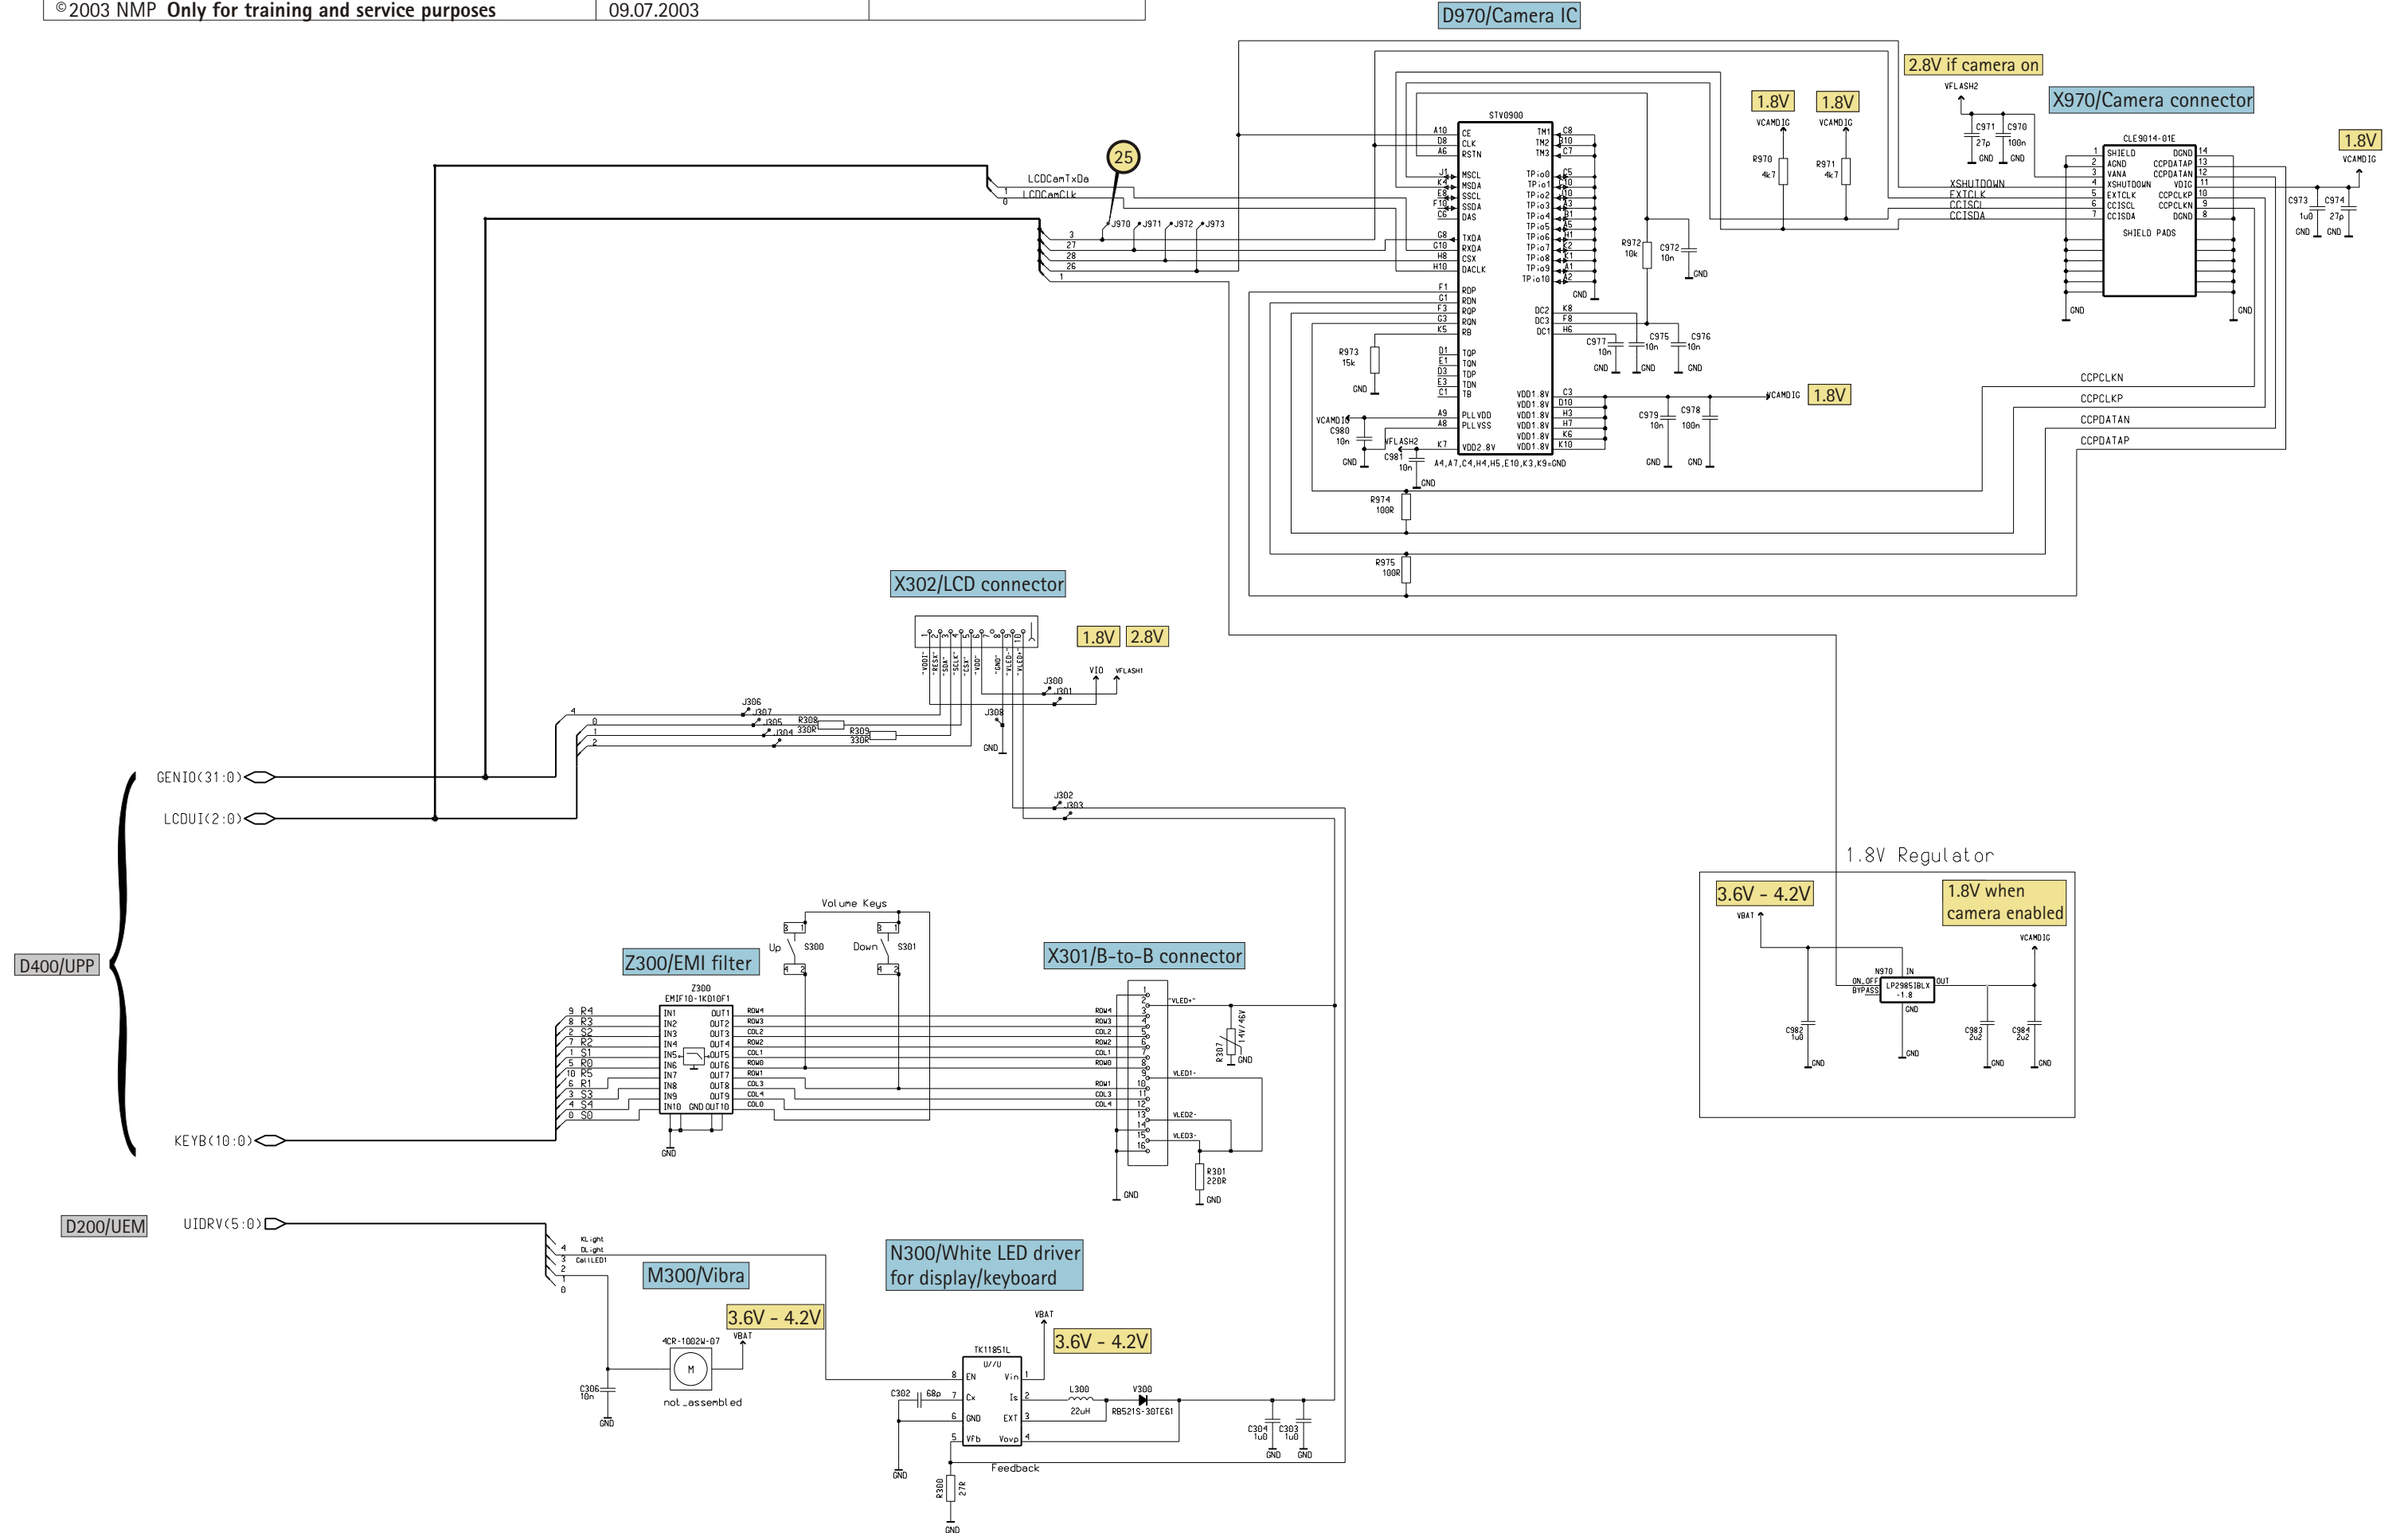

| Table of Contents | Page |
|------------------------------------|------|
| DCT4 Common Baseband Schematics | 1 |
| System connector & IRDA | 2 |
| Analog Audio | 3 |
| Camera/Vibra/LEDs/Keyboard/Display | 4 |
| UEM | 5 |
| UPP & Combo memory | 6 |
| FM Radio | 7 |
| BB - RF connection overview | 8 |
| RF Schematics | 9 |
| Signal overview / Layout | 10 |
| Componentfinder | 11 |

X101&X102/
Pop-Port connector

D400/UPP

Analog Audio

Radio

For FM-radio internal antenna

FM radio production test points

FM_internal_ant

| Band | Channel | RX | VC/RX | VCO/RX | TX | VCO/TX | VC/TX |
|----------|---------|-----------|--------|-----------|-----------|-----------|--------|
| GSM 900 | 37 | 942,4MHz | ~2,58V | 3769,6MHz | 897,4MHz | 3589,6MHz | ~1,8V |
| GSM 1800 | 700 | 1842,8MHz | ~2,2V | 3685,6MHz | 1747,8MHz | 3495,6MHz | ~1,4V |
| GSM 1900 | 661 | 1960MHz | ~3,2V | 3920MHz | 1880MHz | 3760MHz | ~2,54V |